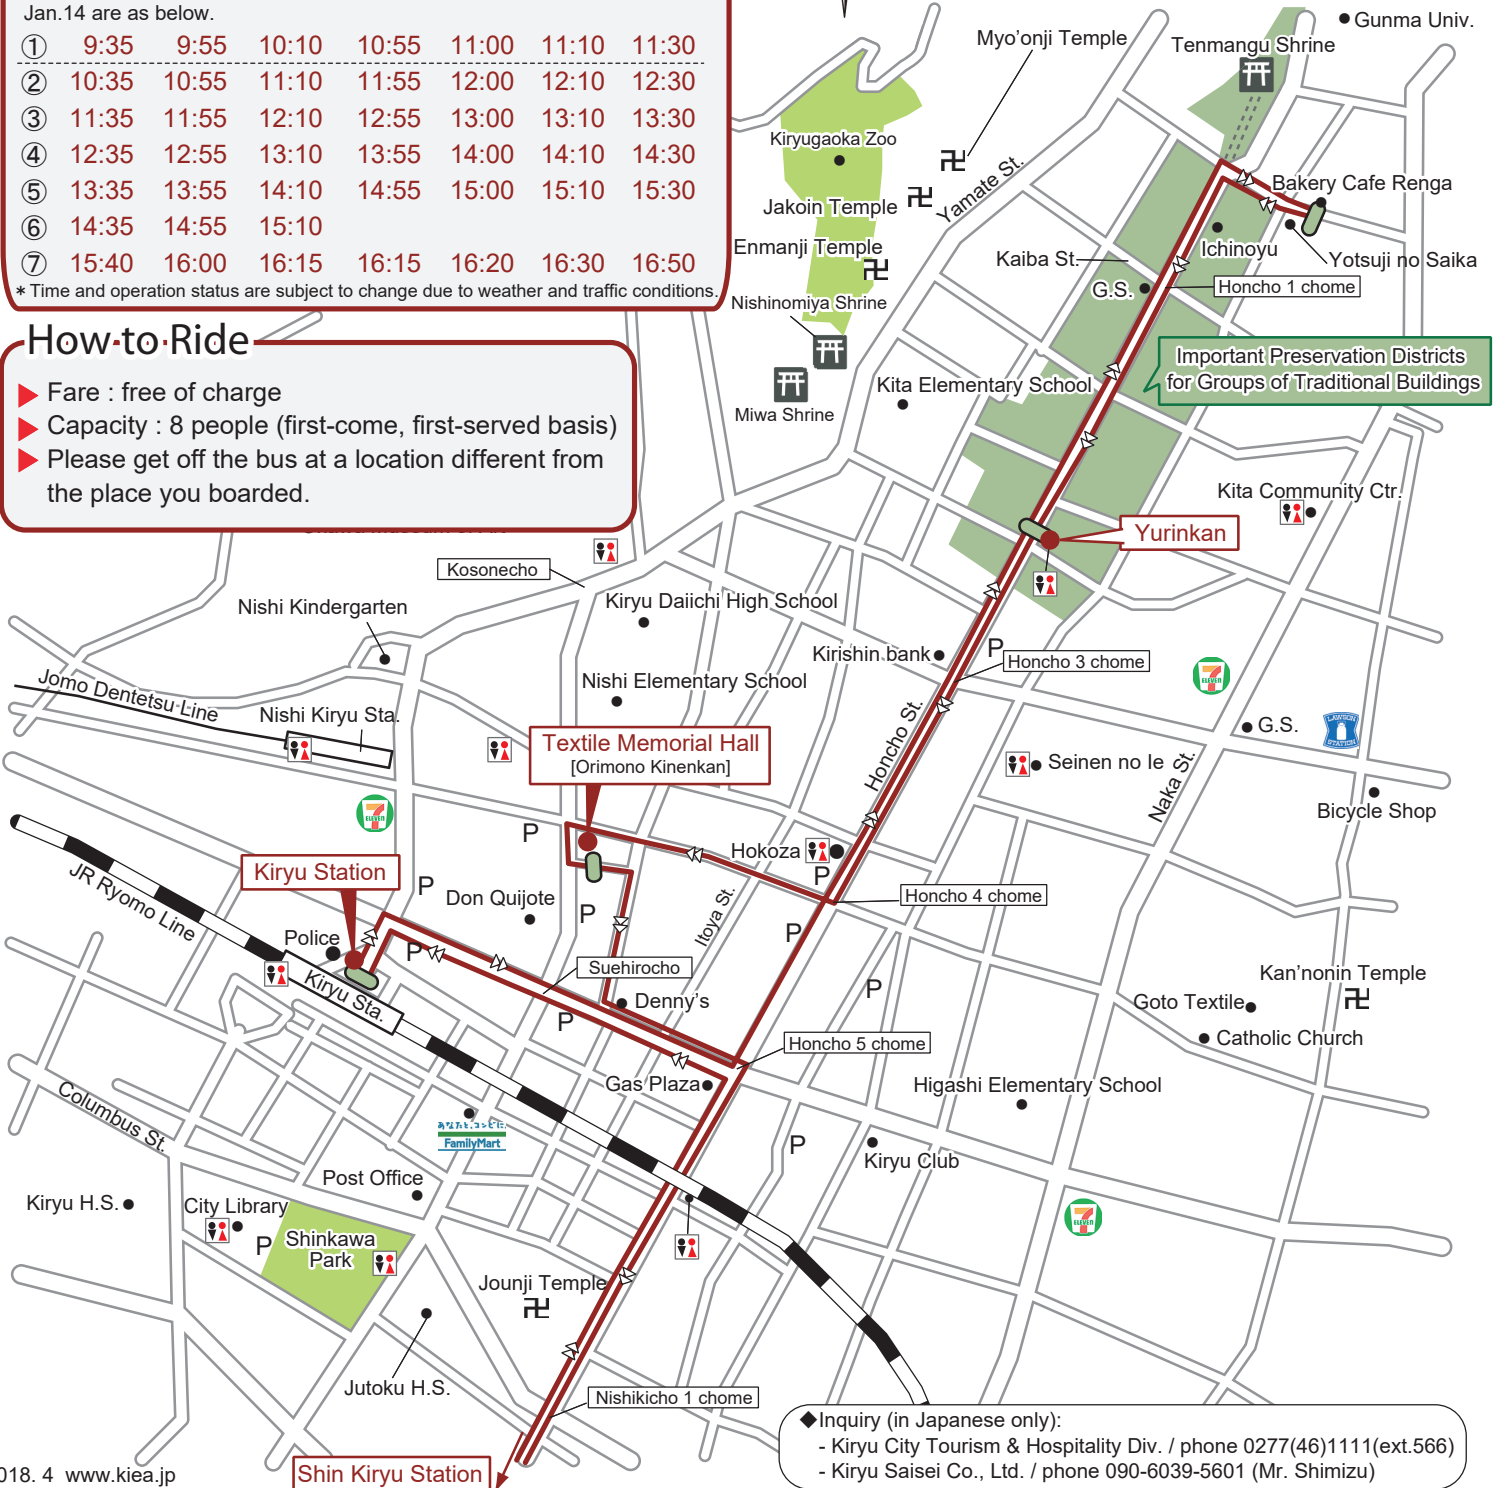

Shin Kiryu Sta Judenken Route

Low Speed Electric Community Bus - Route Map

Timetable

	Shin Kiryu Station	Kiryu Station	Yotsuji no Saika (Ar.)	Yotsuji no Saika (Lv.)	Yurinkan	Textile Memorial Hall	Shin Kiryu Station
①	9:35	9:55	10:10	10:55	11:00	11:10	11:30
②	11:35	11:55	12:10	12:55	13:00	13:10	13:30
③	13:35	13:55	14:10	14:55	15:00	15:10	15:30
④	15:40	16:00	16:15	16:15	16:20	16:30	16:50

Time schedule on 1st Sat. of every month (Aug: 2nd Sat.), Nov.4, 23 and Jan.14 are as below.

①	9:35	9:55	10:10	10:55	11:00	11:10	11:30
②	10:35	10:55	11:10	11:55	12:00	12:10	12:30
③	11:35	11:55	12:10	12:55	13:00	13:10	13:30
④	12:35	12:55	13:10	13:55	14:00	14:10	14:30
⑤	13:35	13:55	14:10	14:55	15:00	15:10	15:30
⑥	14:35	14:55	15:10				
⑦	15:40	16:00	16:15	16:15	16:20	16:30	16:50

* Time and operation status are subject to change due to weather and traffic conditions.

<< Service Days >>
Saturdays, Sundays & Holidays
 *Except Aug. 3 - 5, Dec.29 - Jan. 4, Feb.10

How to Ride

- ▶ Fare : free of charge
- ▶ Capacity : 8 people (first-come, first-served basis)
- ▶ Please get off the bus at a location different from the place you boarded.